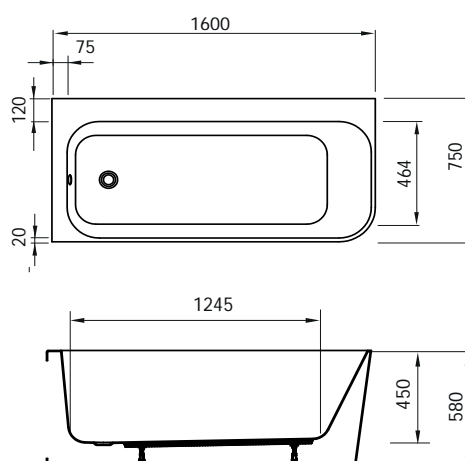

Madeira 280 links

1600 x 750 x 450 mm
251 liters · 50 kg