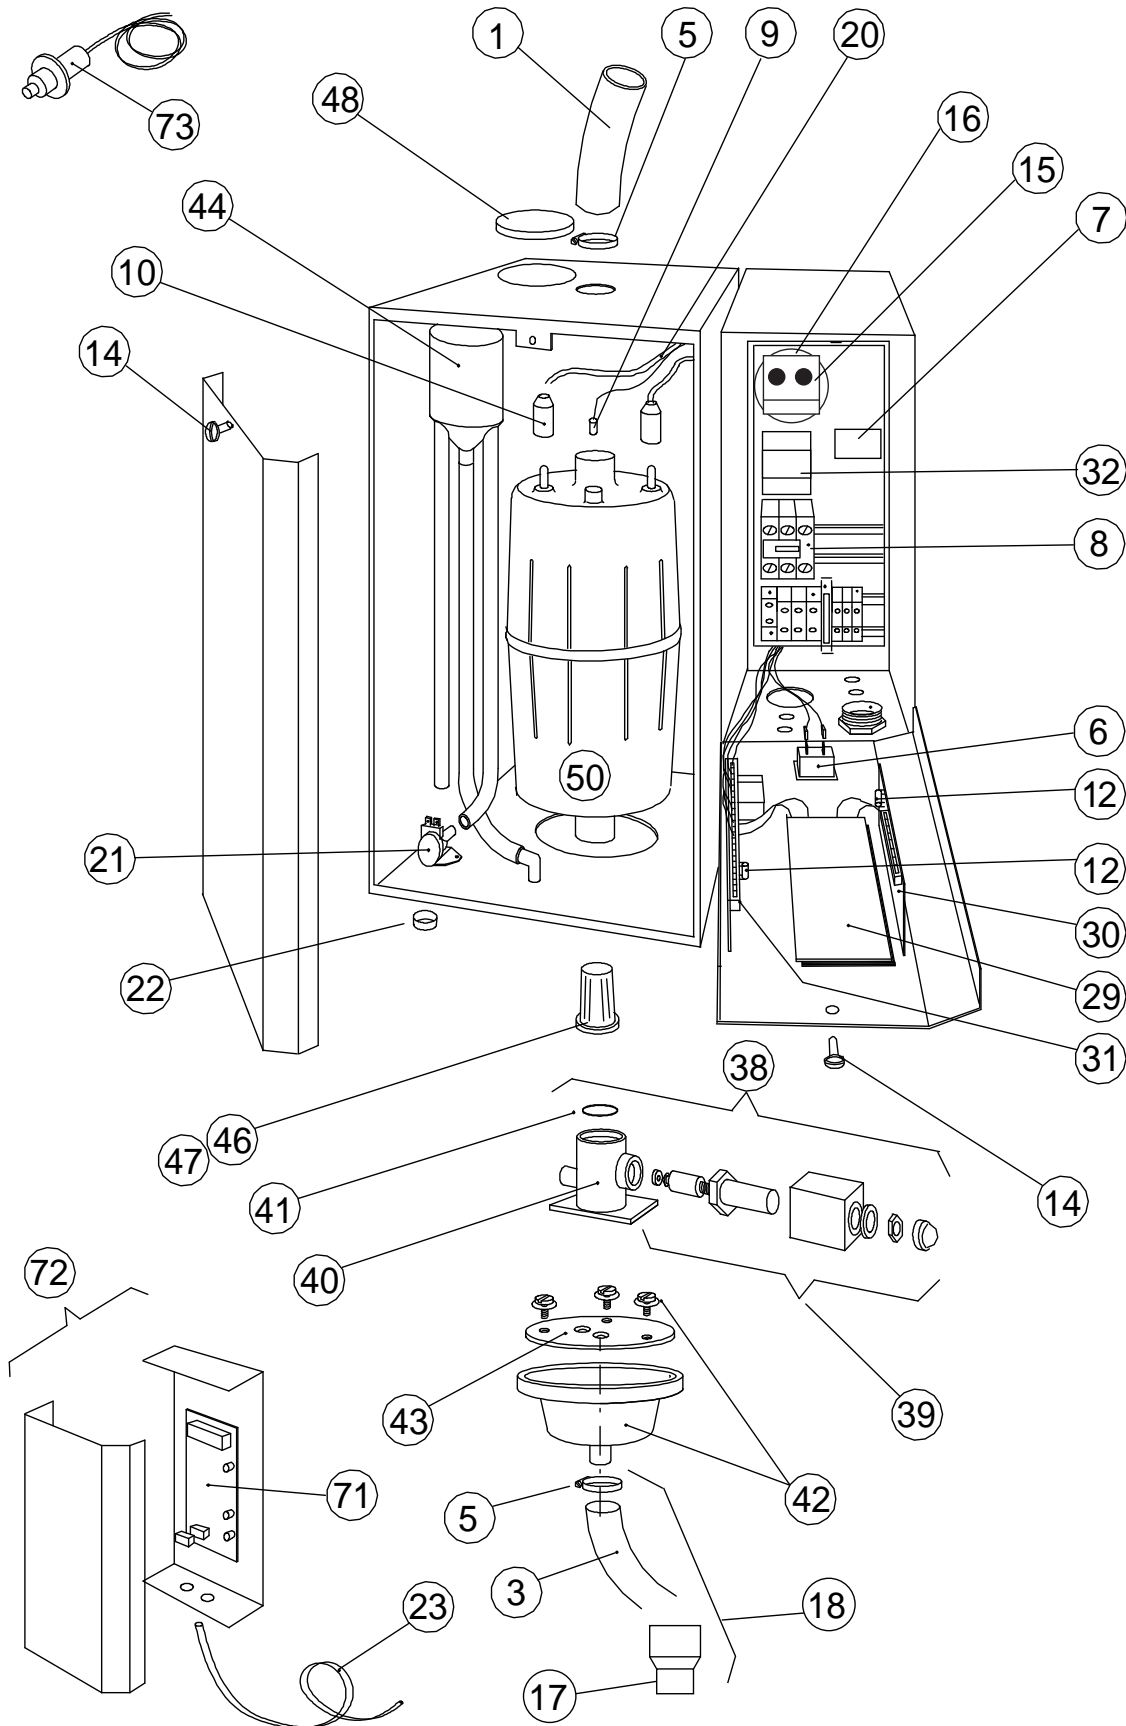

CLEO TOTAL EXPLODED OVERVIEW