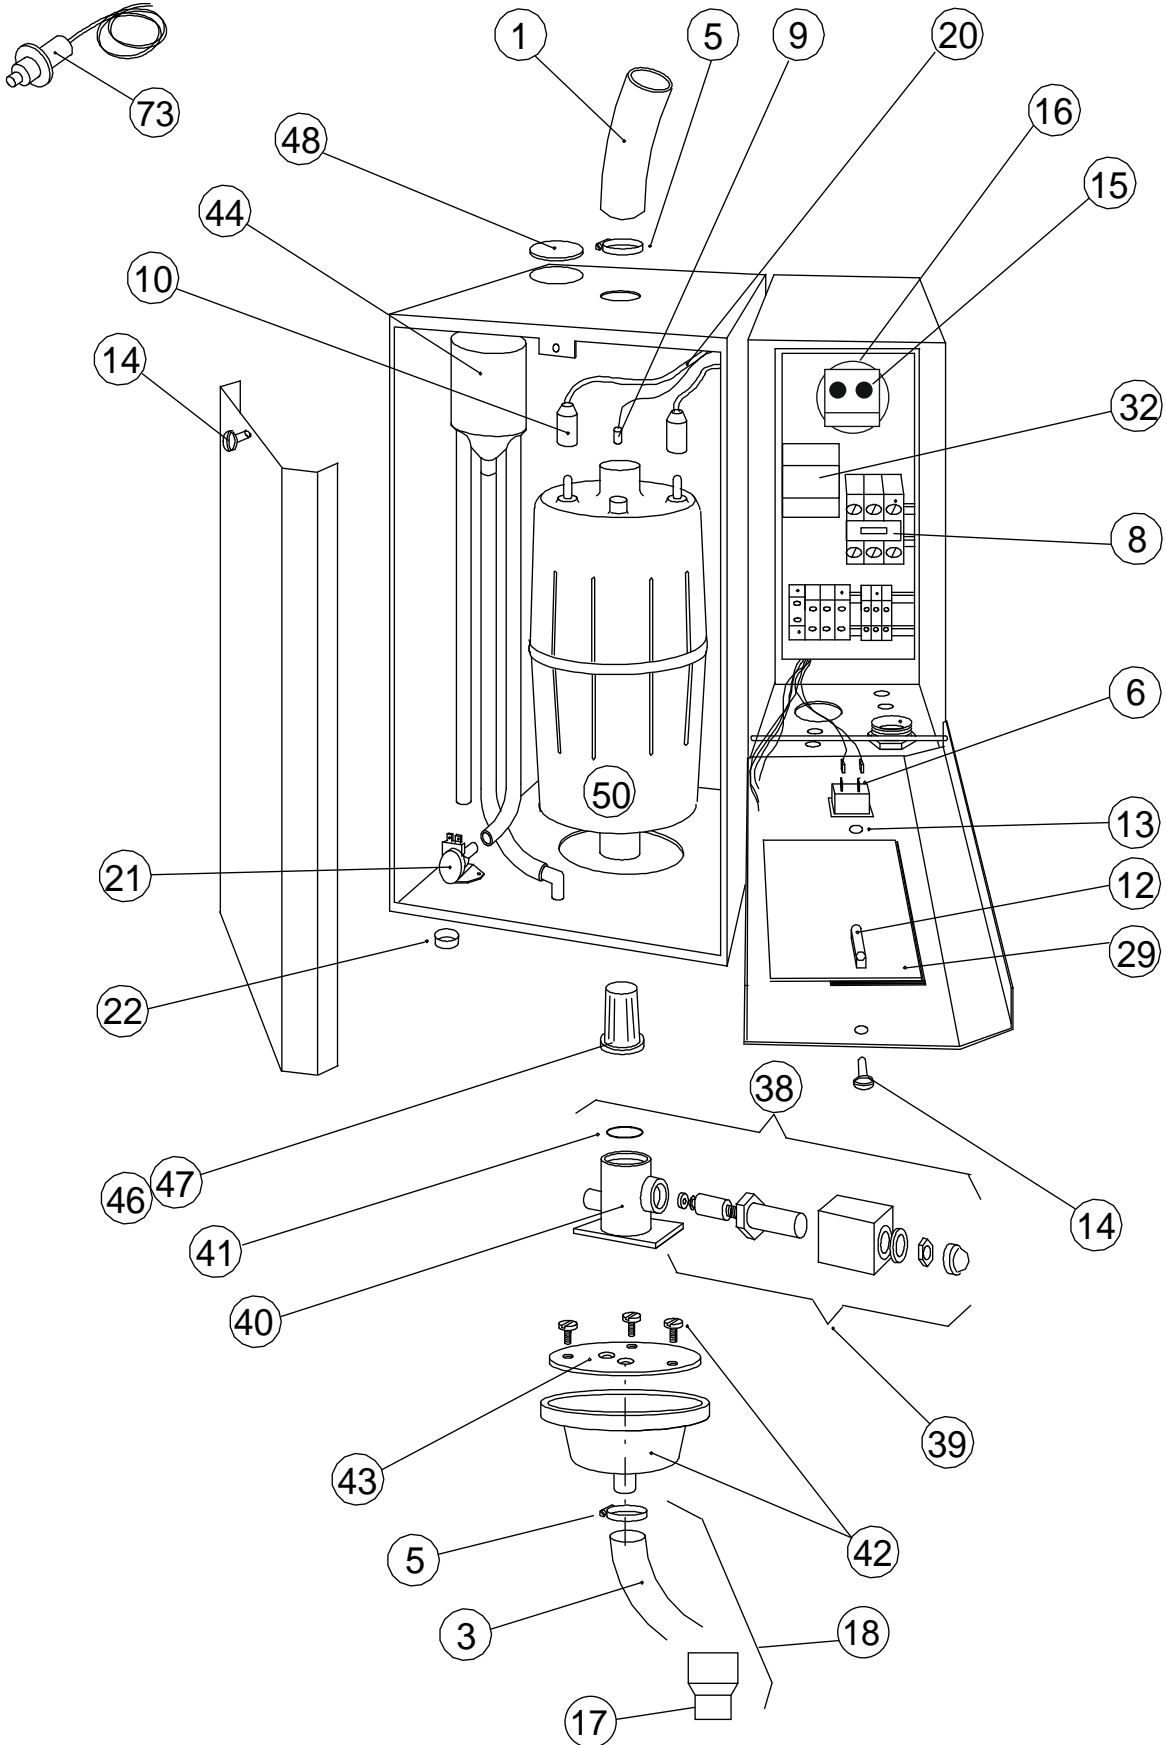

CLEO BASIC EXPLODED OVERVIEW